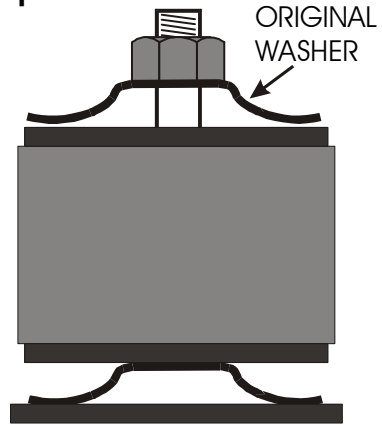

# Fitting instructions impreza PFF69-102

**FRONT  
OF CAR**

Assemble the bush kit PFF69-102  
as shown. Use original washers.  
Reverse only the washer which is  
nearest the locating nut.